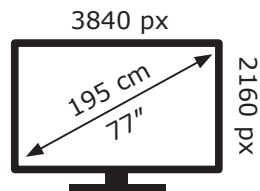

# ENERGY

LG Electronics

OLED77GX9LA

**164** kWh/1000h

ABCDEF**G**

**322** kWh/1000h

2019/2013